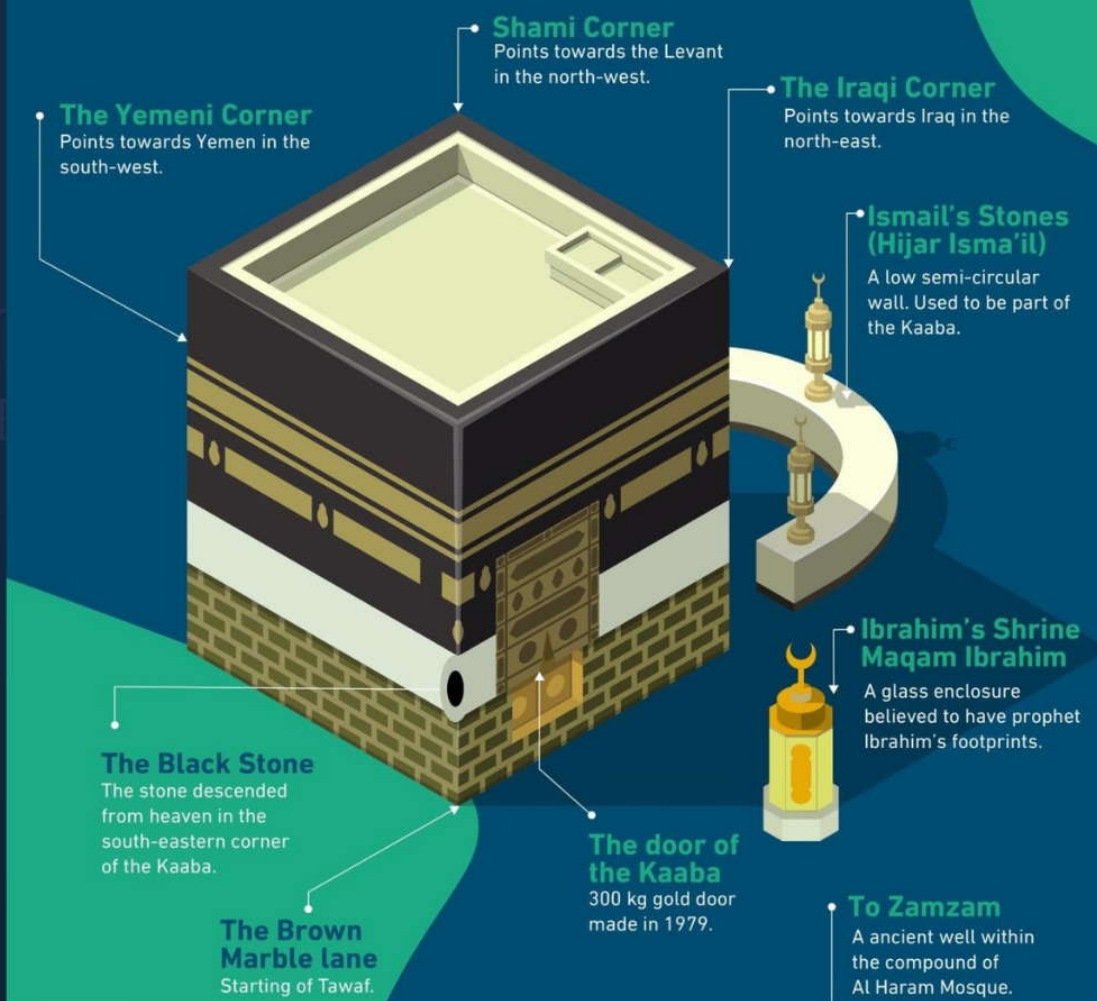

+91 9739397786 | 080 43942275